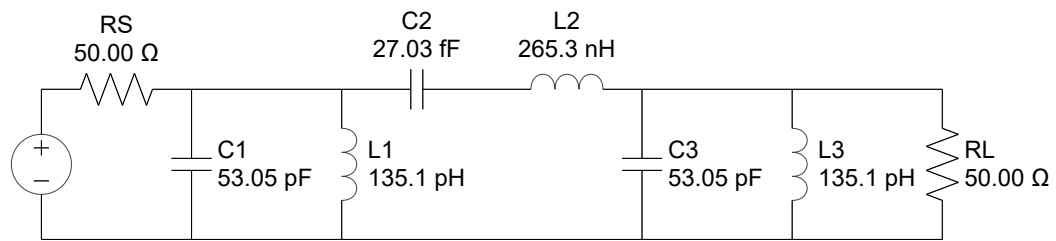

3rd Order Butterworth Bandpass

Lower Cutoff Freq. = 1.850 GHz; Upper Cutoff Freq. = 1.910 GHz

rf-tools.com | Jan 30, 2020